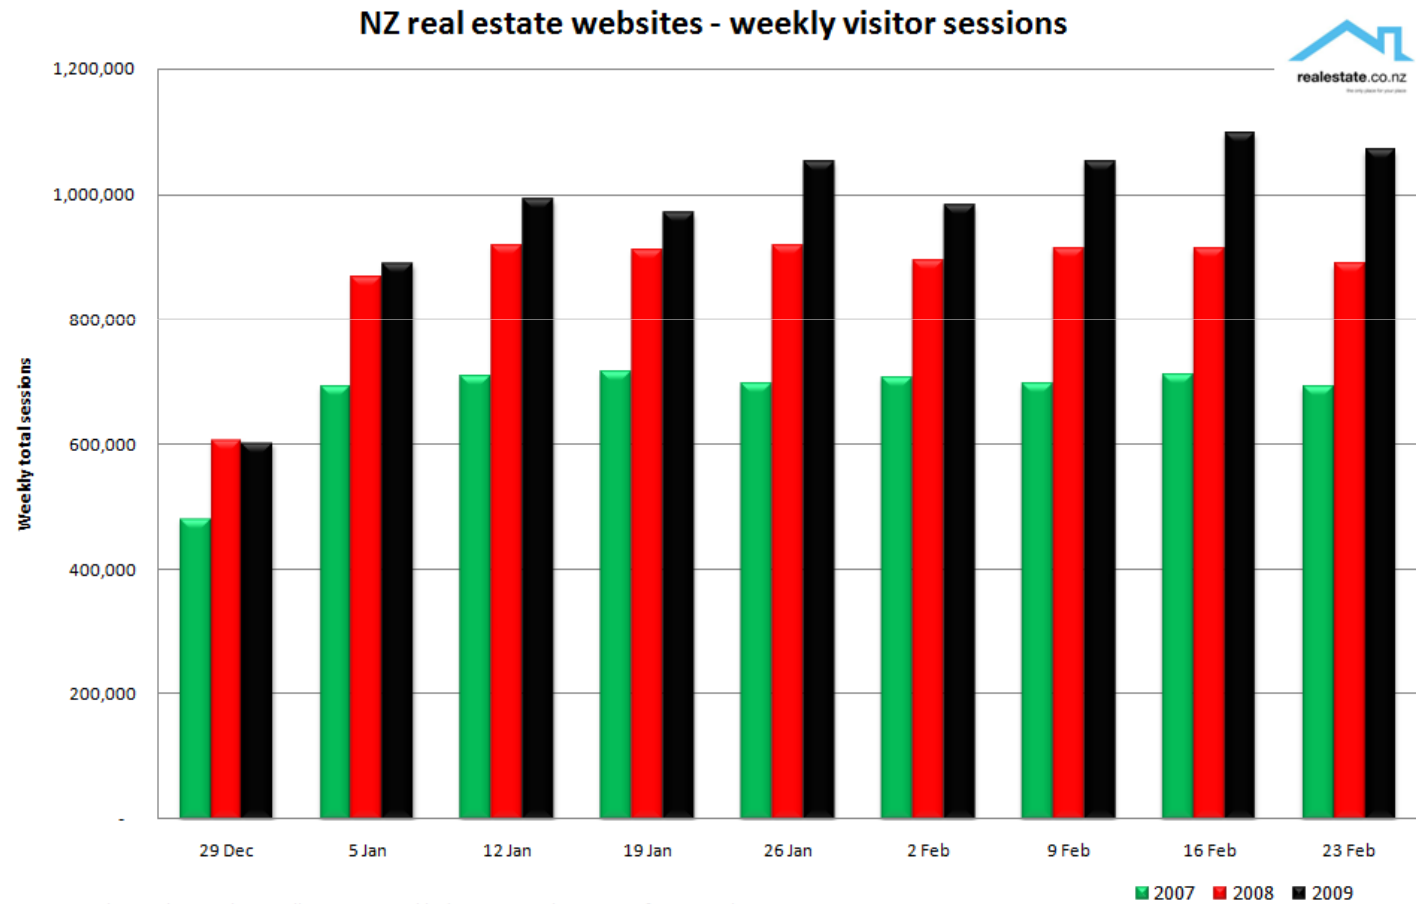

realestate.co.nz

the only place for your place

Your industry website – supporting and protecting the industry

Real estate searching online at an all time high

Over 1,000,000 visitor sessions per week through February – up 20%

Realestate.co.nz – delivering 350,000+ Unique Visitors per month

February 2009: 364,055 ↑ 75,000 vs. Feb 08 – 26% increase

Visitors from within NZ
Visitors from outside NZ

237,611 ↑ 33,000 vs. Feb 08

126,444 ↑ 42,000 vs. Feb 08