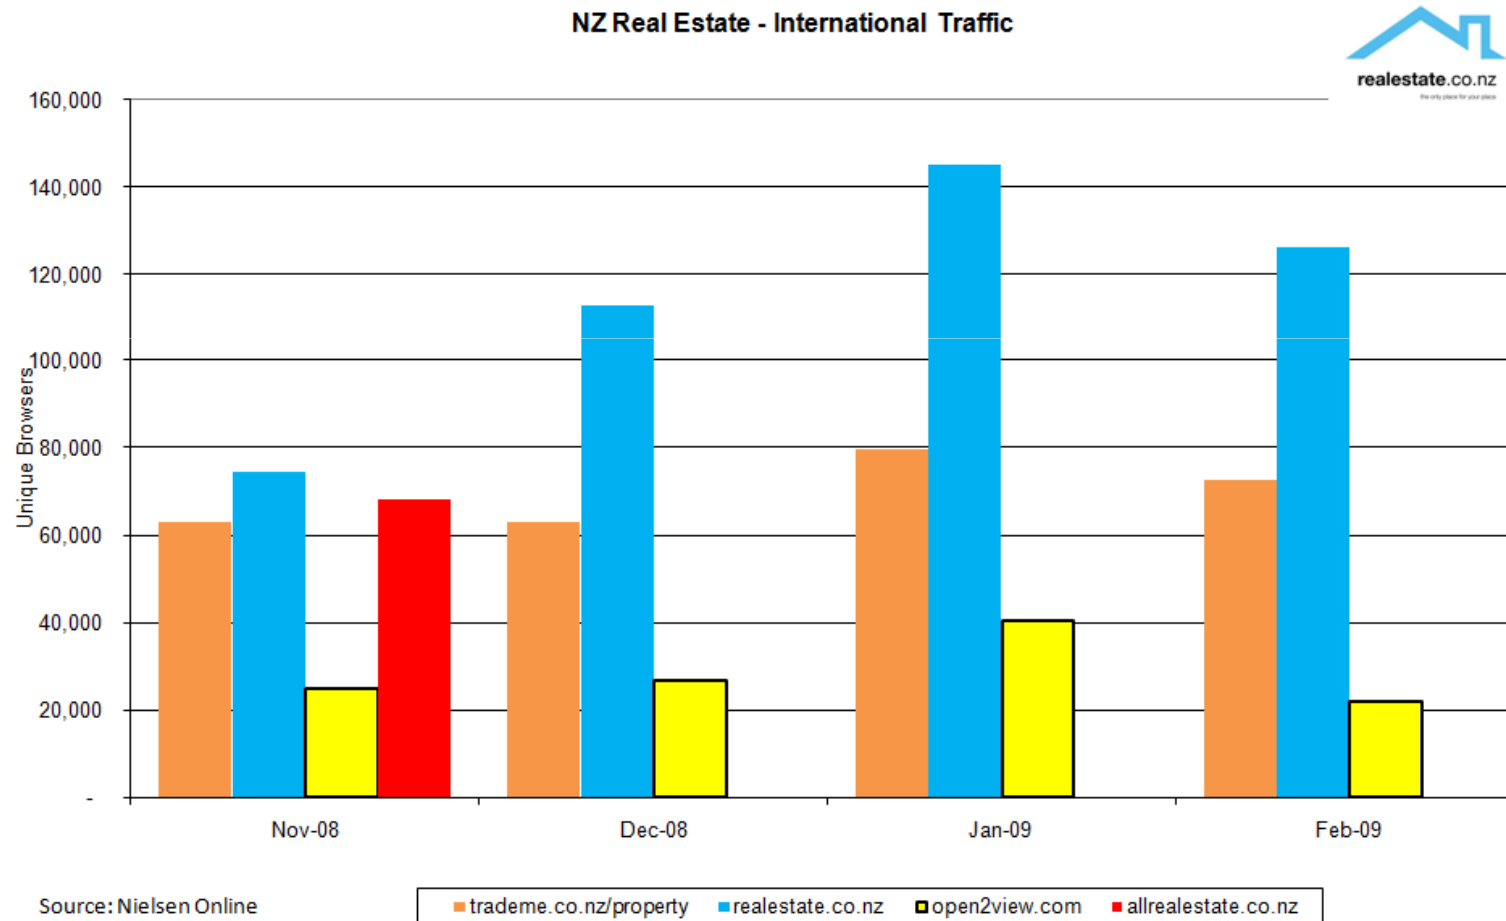

Realestate.co.nz – delivering 350,000+ Unique Visitors per month

February 2009: 364,055 ↑ 75,000 vs. Feb 08 – 26% increase

Visitors from within NZ
Visitors from outside NZ

237,611 ↑ 33,000 vs. Feb 08

126,444 ↑ 42,000 vs. Feb 08

The most comprehensive real estate website - 50% more licensed property listings than trade me

Total subscribers in February: 1,137 – 93% of all licensed offices

Listings comparison - February 2009

Realestate.co.nz – the clear #1 for international visitors

In February realestate.co.nz attracted over 126,000 unique visitors to view NZ listings from 201 countries around the world

Don't miss out on vital traffic

In February - 59% of visitors to realestate.co.nz DID NOT VISIT trade me property