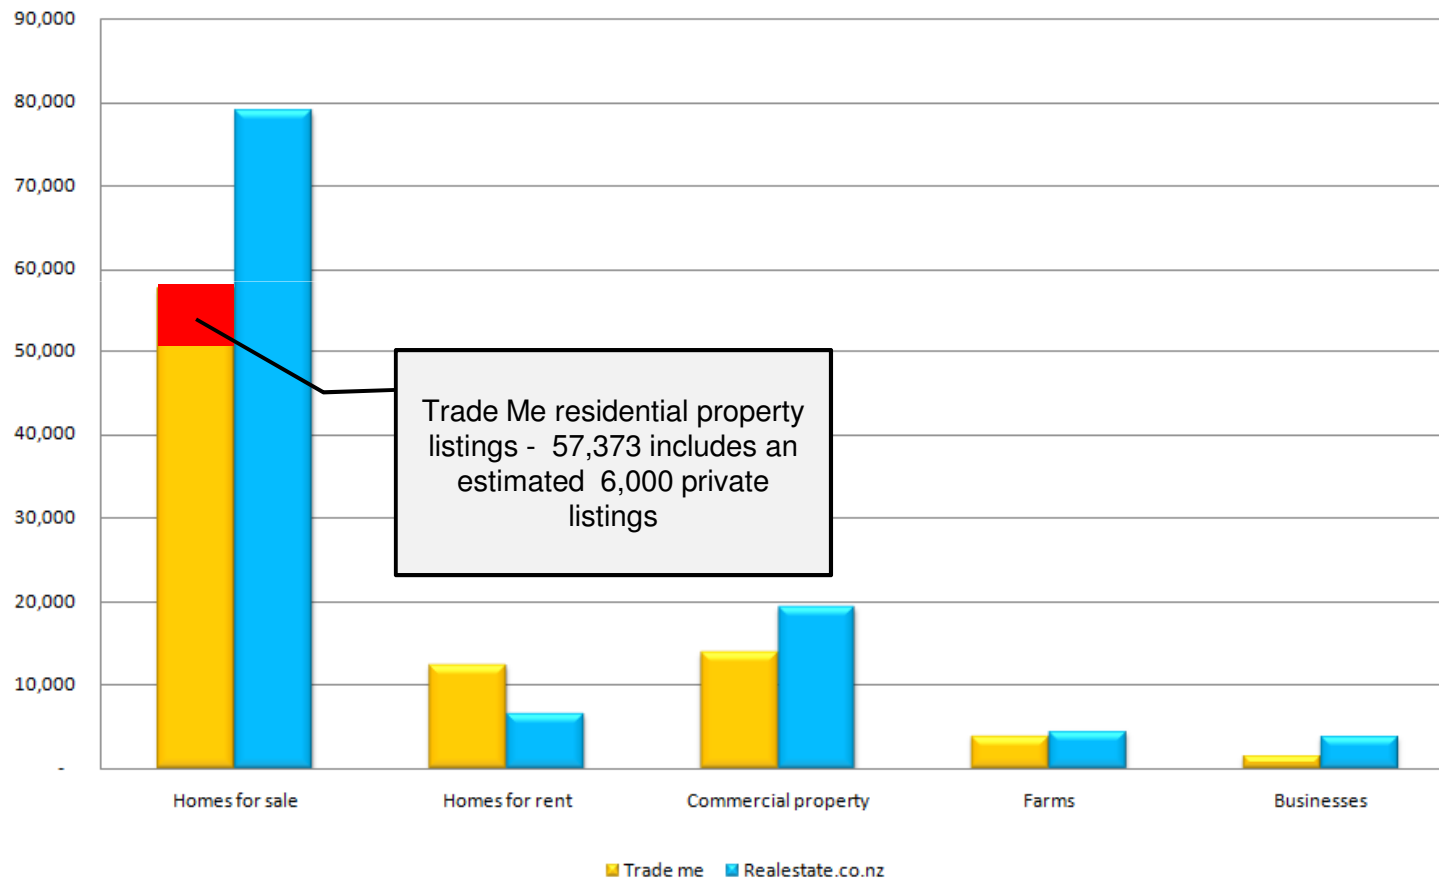

The most comprehensive real estate website - 50% more licensed property listings than trade me

Total subscribers in February: 1,137 – 93% of all licensed offices

Listings comparison - February 2009