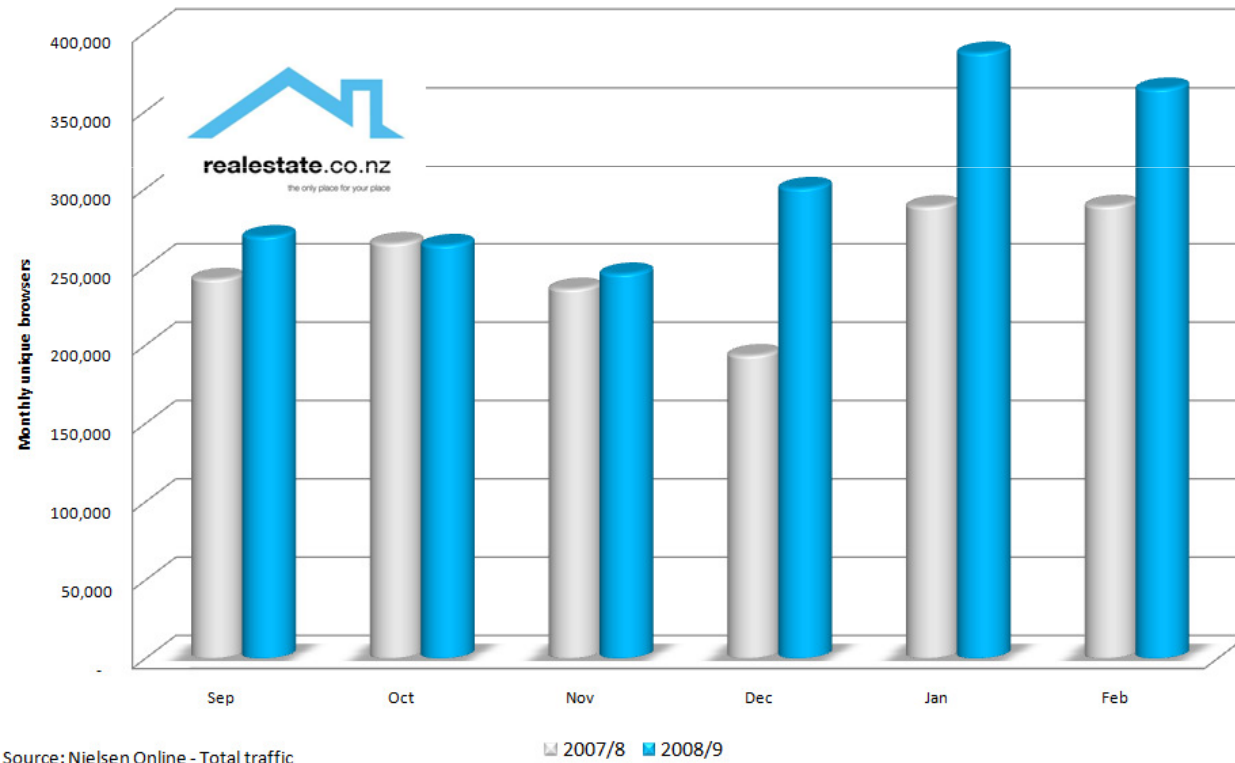

realestate.co.nz

the only place for your place

Your industry website – supporting and protecting the industry

Real estate searching online at an all time high

Over 1,000,000 visitor sessions per week through February – up 20%

Realestate.co.nz – delivering 350,000+ Unique Visitors per month

February 2009: 364,055 ↑ 75,000 vs. Feb 08 – 26% increase

Visitors from within NZ
Visitors from outside NZ

237,611 ↑ 33,000 vs. Feb 08

126,444 ↑ 42,000 vs. Feb 08